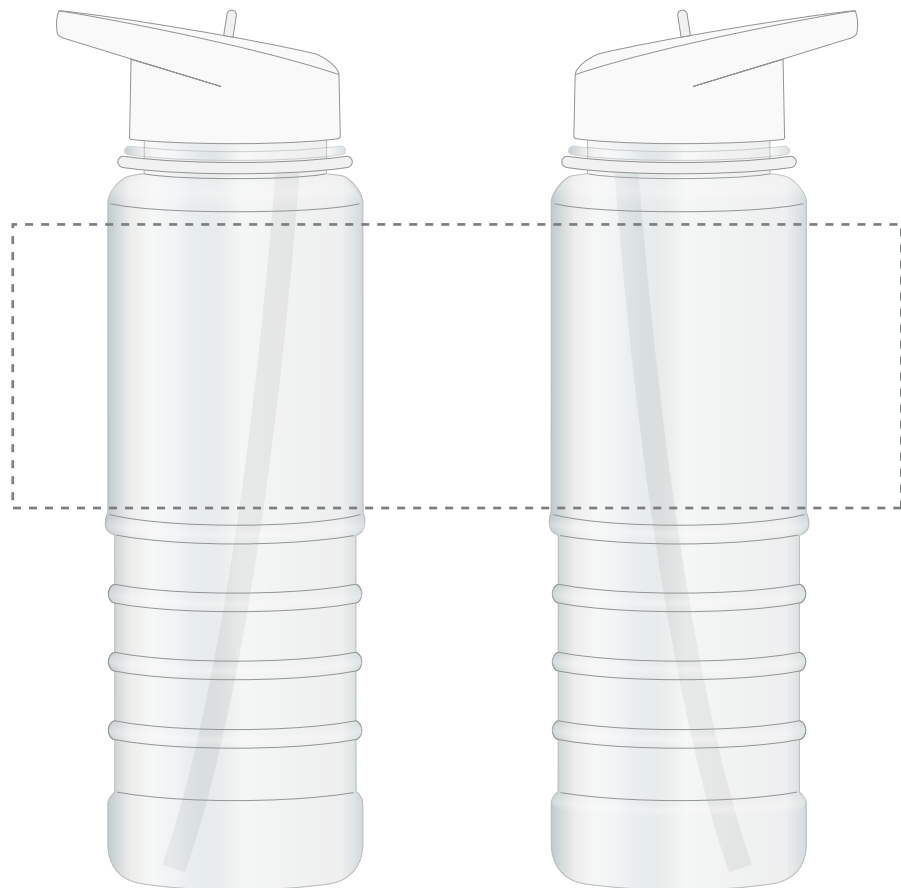

Your Ref:  
Our Ref:

Quantity:  
Version: 1

Product Code: MG9606  
Product Colour: WHITE

**PRINTING CONCERNS:**

We stock this item in the following colours

**PANTONE REFERENCE(S)**

 Full colour printing

ARTWORK SCALE 50%

LOGOS WILL BE DIRECTLY OPPOSITE  
LOGOS WILL NOT BE DIRECTLY OPPOSITE

Product Image for visualisation  
- colours may vary

The dashed line is to demonstrate print area and will not appear on your printed item